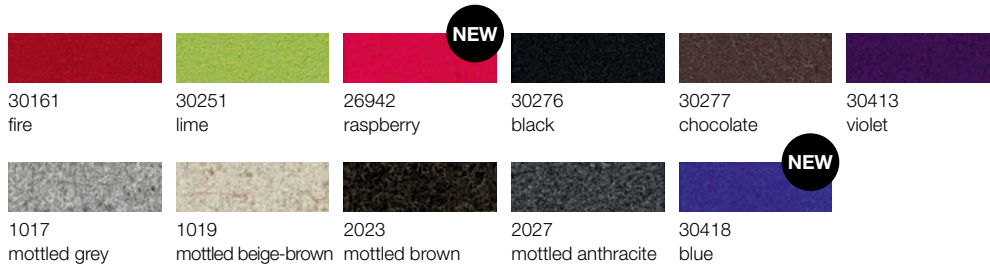

Discover the
new possibilities

**COLOR
PAD** | News

Tastes differ: In our enlarged colour range even individualists will have no trouble finding the wall or ceiling panel that perfectly suits them.

Whether fastened directly on the wall or free-floating: With the **new mounting options** you have even more freedom to position your colorPAD wall or ceiling panels and banners.

Classic and straight-lined or dynamically curved: The new **frameless designs** of the colorPAD will help you in creating not only a visual eye-catcher, but in making a real statement as well.

All innovations in detail

**COLOR
PAD** | News

Additional colours for individual colour accents on walls and ceilings. Further colours available on request.

Even more design options: Flat, 4 square, 9 square, stripes and wave design.